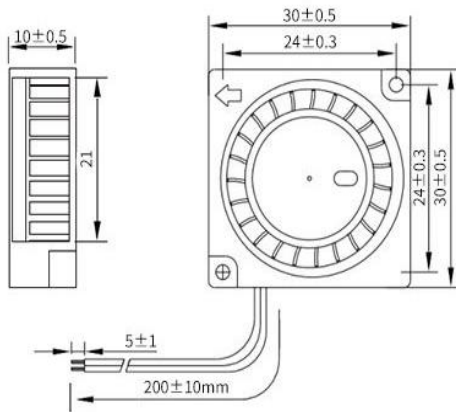

## DC Blower fan

AG3010H 30\*30\*10mm

Motor:DC

Bearing:Ball, sleeve, Hydraulic

Shell frame: PBT UL94V-0

Fan blade: PBT UL94V-0

Insulation:Class B

Wire:AWG#26UL1007 (optional)

PIN1:BLACK WIRE---(-)

PIN2:RED WIRE---(+)

DIMENSIONS DRAWING(unit:mm)

P@Q CURVE(AT RATED VOLTAGE)

Model	Bearing Mode①	Rated Vol	Operating voltage range	Rated current	Rated input power	Speed	Maximum air Flow		Maximum Air pressure		Noise
		VDC	VDC	Amp	Watt	R. P. M	M3/min	CFM	mmH2O	InH2O	
PART. NO.											
AG3010H05LL	B=Ball S=Sleeve H=Hydraulic	5	1.8~3.6~6.8	0.1	0.50	5500	0.025	0.90	2.27	0.089	23.4
AG3010H05L		5	1.8~3.6~6.8	0.12	0.60	6000	0.030	1.07	2.86	0.113	25.0
AG3010H05LV		5	1.8~3.6~6.8	0.13	0.65	6500	0.033	1.16	3.35	0.132	26.5
AG3010H05M		5	1.8~3.6~6.8	0.14	0.70	7000	0.035	1.23	3.91	0.154	28.7
AG3010H05MV		5	1.8~3.6~6.8	0.16	0.80	7500	0.037	1.31	4.49	0.177	30.0
AG3010H05VM		5	1.8~3.6~6.8	0.18	0.90	8000	0.038	1.36	5.31	0.209	31.7

AG3010H05H	B=Ball S=Sleeve H=Hydraulic	5	1.8~3.6~6.8	0.2	1.00	8500	0.039	1.39	5.86	0.231	33.2
AG3010H12LL		12	7~13.5	0.042	0.50	5500	0.025	0.90	2.27	0.089	23.4
AG3010H12L		12	7~13.5	0.05	0.60	6000	0.030	1.07	2.86	0.113	25.0
AG3010H12LV		12	7~13.5	0.054	0.65	6500	0.033	1.16	3.35	0.132	26.5
AG3010H12M		12	7~13.5	0.058	0.70	7000	0.035	1.23	3.91	0.154	28.7
AG3010H12MV		12	7~13.5	0.067	0.80	7500	0.037	1.31	4.49	0.177	30.0
AG3010H12VM		12	7~13.5	0.075	0.90	8000	0.038	1.36	5.31	0.209	31.7
AG3010H12H		12	7~13.5	0.083	1.00	8500	0.039	1.39	5.86	0.231	33.2

①Bearing Mode:Ball/ Sleeve/Hydraulic/Ball (UL)/Sleeve (UL)Hydraulic (UL)

②X=Function: FG RD RDL LD PWM TP VC RC CS RP SS AS CL IPX5

③A=Plug

④C=Customized by customers: Air volume, Air duct, Movement, Service life, Temperature, Noise, Material, Mold.etc.