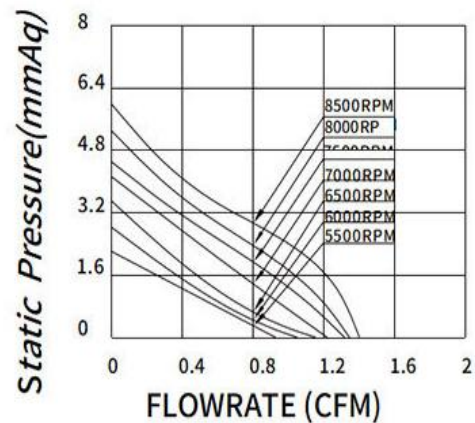

PIN1:BLACK WIRE---(-)

PIN2:RED WIRE---(+)

DIMENSIONS DRAWING(unit:mm)

P@Q CURVE(AT RATED VOLTAGE)

Model	Bearing Mode①	Rated Vol	Operating voltage range	Rated current	Rated input power	Speed	Maximum air Flow		Maximum Air pressure		Noise
		VDC	VDC	Amp	Watt	R. P. M	M3/min	CFM	mmH2O	InH2O	
PART. NO.											
AG3010H05LL	B=Ball S=Sleeve H=Hydraulic	5	1.8~3.6~6.8	0.1	0.50	5500	0.025	0.90	2.27	0.089	23.4
AG3010H05L		5	1.8~3.6~6.8	0.12	0.60	6000	0.030	1.07	2.86	0.113	25.0
AG3010H05LV		5	1.8~3.6~6.8	0.13	0.65	6500	0.033	1.16	3.35	0.132	26.5
AG3010H05M		5	1.8~3.6~6.8	0.14	0.70	7000	0.035	1.23	3.91	0.154	28.7
AG3010H05MV		5	1.8~3.6~6.8	0.16	0.80	7500	0.037	1.31	4.49	0.177	30.0
AG3010H05VM		5	1.8~3.6~6.8	0.18	0.90	8000	0.038	1.36	5.31	0.209	31.7

AG3010H05H	B=Ball S=Sleeve H=Hydraulic	5	1.8~3.6~6.8	0.2	1.00	8500	0.039	1.39	5.86	0.231	33.2
AG3010H12LL		12	7~13.5	0.042	0.50	5500	0.025	0.90	2.27	0.089	23.4
AG3010H12L		12	7~13.5	0.05	0.60	6000	0.030	1.07	2.86	0.113	25.0
AG3010H12LV		12	7~13.5	0.054	0.65	6500	0.033	1.16	3.35	0.132	26.5
AG3010H12M		12	7~13.5	0.058	0.70	7000	0.035	1.23	3.91	0.154	28.7
AG3010H12MV		12	7~13.5	0.067	0.80	7500	0.037	1.31	4.49	0.177	30.0
AG3010H12VM		12	7~13.5	0.075	0.90	8000	0.038	1.36	5.31	0.209	31.7
AG3010H12H		12	7~13.5	0.083	1.00	8500	0.039	1.39	5.86	0.231	33.2

①Bearing Mode:Ball/ Sleeve/Hydraulic/Ball (UL)/Sleeve (UL)Hydraulic (UL)

②X=Function: FG RD RDL LD PWM TP VC RC CS RP SS AS CL IPX5

③A=Plug

④C=Customized by customers: Air volume, Air duct, Movement, Service life, Temperature, Noise, Material, Mold.etc.