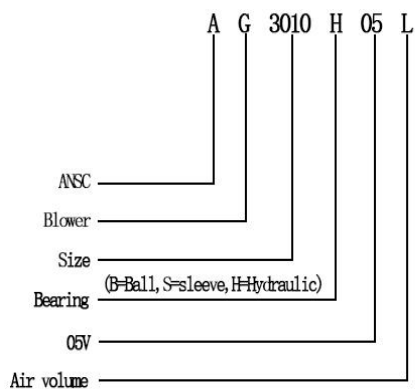

AG3010H05H	B=Ball S=Sleeve H=Hydraulic	5	1.8~3.6~6.8	0.2	1.00	8500	0.039	1.39	5.86	0.231	33.2
AG3010H12LL		12	7~13.5	0.042	0.50	5500	0.025	0.90	2.27	0.089	23.4
AG3010H12L		12	7~13.5	0.05	0.60	6000	0.030	1.07	2.86	0.113	25.0
AG3010H12LV		12	7~13.5	0.054	0.65	6500	0.033	1.16	3.35	0.132	26.5
AG3010H12M		12	7~13.5	0.058	0.70	7000	0.035	1.23	3.91	0.154	28.7
AG3010H12MV		12	7~13.5	0.067	0.80	7500	0.037	1.31	4.49	0.177	30.0
AG3010H12VM		12	7~13.5	0.075	0.90	8000	0.038	1.36	5.31	0.209	31.7
AG3010H12H		12	7~13.5	0.083	1.00	8500	0.039	1.39	5.86	0.231	33.2

①Bearing Mode:Ball/ Sleeve/Hydraulic/Ball (UL)/Sleeve (UL)Hydraulic (UL)

②X=Function: FG RD RDL LD PWM TP VC RC CS RP SS AS CL IPX5

③A=Plug

④C=Customized by customers: Air volume, Air duct, Movement, Service life, Temperature, Noise, Material, Mold.etc.

导引: 编码规则Code Rule

*PROPRIETARY AND CONFIDENTIAL , THE INFORMATION CONTAINED IN THIS DRAWING IS THE SOLE PROPERTY OF <ALL NEW SEMI>.

ANY REPRODUCTION IN PART OR AS A WHOLE WITHOUT THE WRITTEN PERMISSION OF <ALL NEW SEMI> IS PROHIBITED.

<https://allnewsemi.com>
<https://allnewsemi.shop>