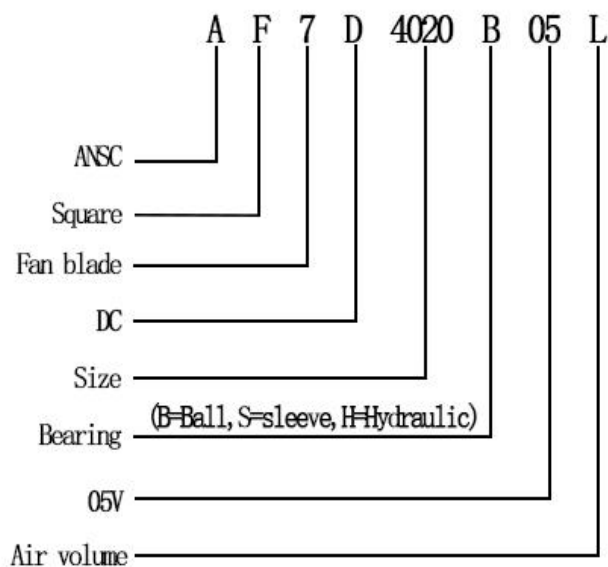

AF7D4020B12M	B=Ball S=Sleeve H=Hydraulic	12	7~13.5	0.08	0.96	6500	0.195	6.87	4.60	0.181	29.1
AF7D4020B12H		12	7~13.5	0.09	1.08	7500	0.224	7.90	5.78	0.228	32.7
AF7D4020B12HH		12	7~13.5	0.1	1.20	8500	0.248	8.77	7.52	0.296	37.2
AF7D4020B24M		24	18~26.5	0.04	0.96	6500	0.195	6.87	4.60	0.181	29.1
AF7D4020B24H		24	18~26.5	0.045	1.08	7500	0.224	7.90	5.78	0.228	32.7
AF7D4020B24HH		24	18~26.5	0.05	1.20	8500	0.248	8.77	7.52	0.296	37.2

① Bearing Mode: Ball / Sleeve / Hydraulic / Ball (UL) / Sleeve (UL) Hydraulic (UL)

② X=Function: FG RD RDL LD PWM TP VC RC CS RP SS AS CL IPX5

③ A=Plug

④ C=Customized by customers: Air volume, Air duct, Movement, Service life, Temperature, Noise, Material, Mold. etc.

导引: 编码规则 Code Rule

*PROPRIETARY AND CONFIDENTIAL , THE INFORMATION CONTAINED IN THIS DRAWING IS THE SOLE PROPERTY OF <ALL NEW SEMI>. ANY REPRODUCTION IN PART OR AS A WHOLE WITHOUT THE WRITTEN PERMISSION OF <ALL NEW SEMI> IS PROHIBITED.

<https://allnewsemi.com>
<https://allnewsemi.shop>