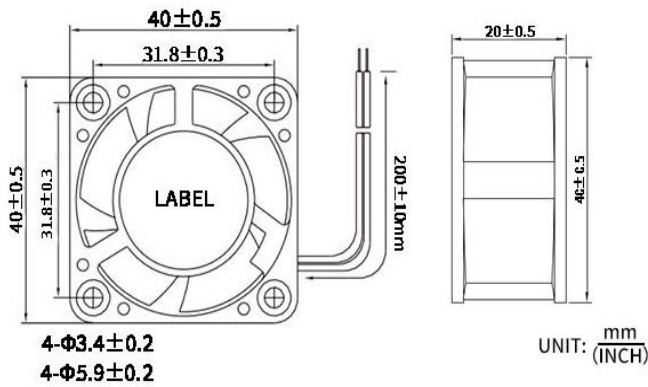

DC BRUSHLESS FAN

AF7D4020B 40*40*20mm

Motor:DC Brushless
 Bearing:Ball、sleeve、Hydraulic
 Shell frame: PBT UL94V-0
 Fan blade: PBT UL94V-0
 Insulation:Class B
 Wire:AWG#26UL1007 (optional)
 PIN1:BLACK WIRE---(-)
 PIN2:RED WIRE---(+)

DIMENSIONS DRAWING(unit:mm)

P@Q CURVE(AT RATEDVOLTAGE)

Model	Bearing Mode①	Rate d	Operating	Rated	Rated	Speed	Maximum		Maximum		Noise
		Volt	voltage range	current	input power		air Flow	Air pressure	mmH2O	InH2O	
PART. NO.		VDC	VDC	Amp	Walt	R. P. M	M3/min	CFM	mmH2O	InH2O	dB-A
AF7D4020B05L	B=Ball S=Sleeve H=Hydraulic	5	1.8~3~6.8	0.15	0.72	5000	0.147	5.19	2.62	0.103	20.9
AF7D4020B05LM		5	1.8~3~6.8	0.17	0.84	6000	0.182	6.41	3.87	0.152	26.7
AF7D4020B05M		5	1.8~3~6.8	0.19	0.96	6500	0.195	6.87	4.60	0.181	29.1
AF7D4020B05H		5	1.8~3~6.8	0.22	1.08	7500	0.224	7.90	5.78	0.228	32.7
AF7D4020B05HH		5	1.8~3~6.8	0.24	1.20	8500	0.248	8.77	7.52	0.296	37.2
AF7D4020B12L		12	7~13.5	0.06	0.72	5000	0.147	5.19	2.62	0.103	20.9
AF7D4020B12LM		12	7~13.5	0.07	0.84	6000	0.182	6.41	3.87	0.152	26.7

AF7D4020B12M	B=Ball S=Sleeve H=Hydraulic	12	7~13.5	0.08	0.96	6500	0.195	6.87	4.60	0.181	29.1
AF7D4020B12H		12	7~13.5	0.09	1.08	7500	0.224	7.90	5.78	0.228	32.7
AF7D4020B12HH		12	7~13.5	0.1	1.20	8500	0.248	8.77	7.52	0.296	37.2
AF7D4020B24M		24	18~26.5	0.04	0.96	6500	0.195	6.87	4.60	0.181	29.1
AF7D4020B24H		24	18~26.5	0.045	1.08	7500	0.224	7.90	5.78	0.228	32.7
AF7D4020B24HH		24	18~26.5	0.05	1.20	8500	0.248	8.77	7.52	0.296	37.2

① Bearing Mode: Ball / Sleeve / Hydraulic / Ball (UL) / Sleeve (UL) Hydraulic (UL)

② X=Function: FG RD RDL LD PWM TP VC RC CS RP SS AS CL IPX5

③ A=Plug

④ C=Customized by customers: Air volume, Air duct, Movement, Service life, Temperature, Noise, Material, Mold. etc.