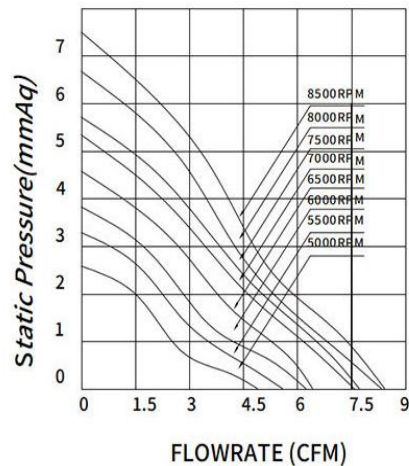

DC BRUSHLESS FAN

AF7D4020B 40*40*20mm

Motor:DC Brushless
 Bearing:Ball、sleeve、Hydraulic
 Shell frame: PBT UL94V-0
 Fan blade: PBT UL94V-0
 Insulation:Class B
 Wire:AWG#26UL1007 (optional)
 PIN1:BLACK WIRE---(-)
 PIN2:RED WIRE---(+)

DIMENSIONS DRAWING(unit:mm)

P@Q CURVE(AT RATEDVOLTAGE)

Model	Bearing Mode①	Rate d	Operating	Rated	Rated	Speed	Maximum		Maximum		Noise
		Volt	voltage range	current	input power		air Flow	Air pressure	mmH2O	InH2O	
PART. NO.		VDC	VDC	Amp	Walt	R. P. M	M3/min	CFM	mmH2O	InH2O	dB-A
AF7D4020B05L	B=Ball S=Sleeve H=Hydraulic	5	1.8~3~6.8	0.15	0.72	5000	0.147	5.19	2.62	0.103	20.9
AF7D4020B05LM		5	1.8~3~6.8	0.17	0.84	6000	0.182	6.41	3.87	0.152	26.7
AF7D4020B05M		5	1.8~3~6.8	0.19	0.96	6500	0.195	6.87	4.60	0.181	29.1
AF7D4020B05H		5	1.8~3~6.8	0.22	1.08	7500	0.224	7.90	5.78	0.228	32.7
AF7D4020B05HH		5	1.8~3~6.8	0.24	1.20	8500	0.248	8.77	7.52	0.296	37.2
AF7D4020B12L		12	7~13.5	0.06	0.72	5000	0.147	5.19	2.62	0.103	20.9
AF7D4020B12LM		12	7~13.5	0.07	0.84	6000	0.182	6.41	3.87	0.152	26.7

AF7D4020B12M	B=Ball S=Sleeve H=Hydraulic	12	7~13.5	0.08	0.96	6500	0.195	6.87	4.60	0.181	29.1
AF7D4020B12H		12	7~13.5	0.09	1.08	7500	0.224	7.90	5.78	0.228	32.7
AF7D4020B12HH		12	7~13.5	0.1	1.20	8500	0.248	8.77	7.52	0.296	37.2
AF7D4020B24M		24	18~26.5	0.04	0.96	6500	0.195	6.87	4.60	0.181	29.1
AF7D4020B24H		24	18~26.5	0.045	1.08	7500	0.224	7.90	5.78	0.228	32.7
AF7D4020B24HH		24	18~26.5	0.05	1.20	8500	0.248	8.77	7.52	0.296	37.2

① Bearing Mode: Ball / Sleeve / Hydraulic / Ball (UL) / Sleeve (UL) Hydraulic (UL)

② X=Function: FG RD RDL LD PWM TP VC RC CS RP SS AS CL IPX5

③ A=Plug

④ C=Customized by customers: Air volume, Air duct, Movement, Service life, Temperature, Noise, Material, Mold. etc.